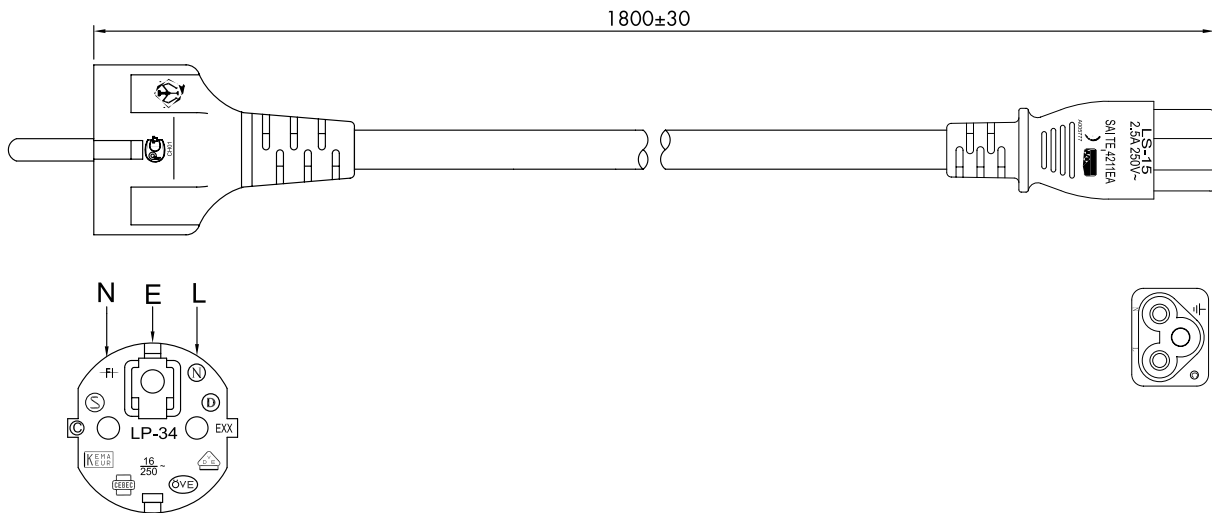

LogiLink®

Power Cable

Safety Plug to IEC C5 Female

Art. No.: CP093

Durable cable designed to power your computer, server or PDU equipments from a grounded power outlet. Make your work environment more flexible and efficient in different cable sizes.

Features:

- » Safety plug (CEE 7/7) to IEC 60320-C5 female
- » Cable Type: H05VV-F3G 3x 0.75 mm²
- » Suitable for 230 V, 2.5 A, 575 W
- » VDE approved
- » With double protective contact
- » Length: 1.8 m
- » Color: Black

Technical Drawing:

Package Content:

- » 1x Power Cable

Package Information:

- » Packing Dimension: 180 x 60 x 60 mm
- » Packing Weight: 0.178 kg
- » Carton Dimension: 546 x 355 x 197 mm
- » Carton Q'ty: 90 pcs
- » Carton Weight: 17.19 kg