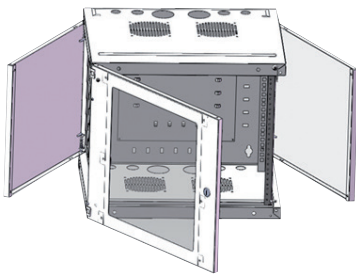

One-sectioned Wall-mounted Cabinet

Technical Features

Material:	1.2 mm steel
Maximum Static Load:	Up to 70 kg
Finish:	Electrostatic powder paint
Color:	RAL 7035 lightgrey or RAL 9005 black

Standard Configuration

- Steel frame
- Glass door with cylindrical lock
- Openable side panels
- 1 Pair of 19" mounting rails
- UL and Gost-R certified

RoHS
compliant

* The specifications and pictures are subject to change without notice.
*All trade names referenced are the registered namework of their respective owners.

One-sectioned Wall-mounted Cabinet - RAL 9005 Black

Height U	Outer Width (W) mm	Outer Depth (D) mm	Outer Height (H) mm	Inner Height (h1) mm	Inner Width (w1) mm	Inner Depth (d1) mm	19" Rails Adjustable Depth Range (c) mm	Weight kg	Part No.	EAN Code
6U	600	450	366	266	510	410	110-305	21.36	W06E64B	8698800000522
6U	600	560	366	266	510	520	110-465	24.26	W06E66B	8698800000546
9U	600	450	488	408	510	410	110-305	24.62	W09E64B	8698800000560
9U	600	560	488	408	510	520	110-465	27.82	W09E66B	8698800000586
12U	600	450	621	541	510	410	110-305	28.01	W12E64B	8698800000607
12U	600	560	621	541	510	520	110-465	31.65	W12E66B	8698800000621
15U	600	450	755	674	510	410	110-305	31.40	W15E64B	8698800000645
15U	600	560	755	674	510	520	110-465	35.49	W15E66B	8698800000669
18U	600	450	888	808	510	410	110-305	34.81	W18E64B	8698800000683
18U	600	560	888	808	510	520	110-465	39.33	W18E66B	8698800000706
21U	600	450	1022	942	510	410	110-305	38.20	W21E64B	8698800000720
21U	600	560	1022	942	510	520	110-465	43.16	W21E66B	8698800000744