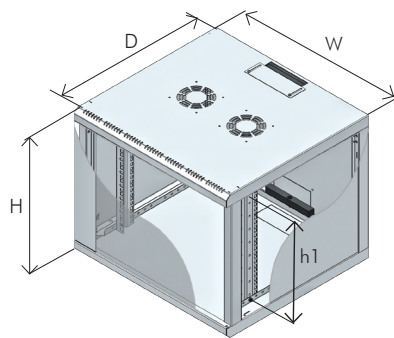

One-sectioned Wall-mounted Cabinet - RAL 7035 Light Grey

Height U	Outer Width (W) mm	Outer Depth (D) mm	Outer Height (H) mm	Inner Height (h1) mm	Inner Width (w1) mm	Inner Depth (d1) mm	19" Rails Adjustable Depth Range (c) mm	Weight kg	Part No.	EAN Code
6U	600	450	366	266	510	410	110-305	21.36	W06E64G	8698800000515
6U	600	560	366	266	510	520	110-465	24.26	W06E66G	8698800000539
9U	600	450	488	408	510	410	110-305	24.62	W09E64G	8698800000553
9U	600	560	488	408	510	520	110-465	27.82	W09E66G	8698800000577
12U	600	450	621	541	510	410	110-305	28.01	W12E64G	8698800000591
12U	600	560	621	541	510	520	110-465	31.65	W12E66G	8698800000614
15U	600	450	755	674	510	410	110-305	31.40	W15E64G	8698800000638
15U	600	560	755	674	510	520	110-465	35.49	W15E66G	8698800000652
18U	600	450	888	808	510	410	110-305	34.81	W18E64G	8698800000676
18U	600	560	888	808	510	520	110-465	39.33	W18E66G	8698800000690
21U	600	450	1022	942	510	410	110-305	38.20	W21E64G	8698800000713
21U	600	560	1022	942	510	520	110-465	43.16	W21E66G	8698800000737

* The specifications and pictures are subject to change without notice.
*All trade names referenced are the registered trademark of their respective owners.