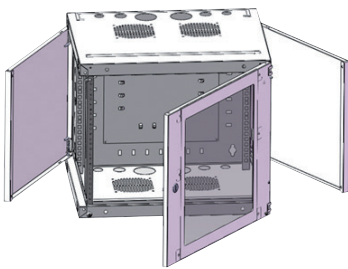

One-sectioned Wall-mounted Cabinet

Technical Features

Material:	1.2 mm steel
Maximum Static Load:	Up to 70 kg
Finish:	Electrostatic powder paint
Color:	RAL 7035 lightgrey or RAL 9005 black

Standard Configuration

- Steel frame
- Glass door with cylindrical lock
- Openable side panels
- 1 Pair of 19" mounting rails
- UL and Gost-R certified

RoHS
compliant

* The specifications and pictures are subject to change without notice.
*All trade names referenced are the registered namework of their respective owners.

One-sectioned Wall-mounted Cabinet - RAL 9005 Black

Height U	Outer Width (W) mm	Outer Depth (D) mm	Outer Height (H) mm	Inner Height (h1) mm	Inner Width (w1) mm	Inner Depth (d1) mm	19" Rails Adjustable Depth Range (c) mm	Weight kg	Part No.	EAN Code
6U	600	450	366	266	510	410	110-305	21.36	W06E64B	8698800000522
6U	600	560	366	266	510	520	110-465	24.26	W06E66B	8698800000546
9U	600	450	488	408	510	410	110-305	24.62	W09E64B	8698800000560
9U	600	560	488	408	510	520	110-465	27.82	W09E66B	8698800000586
12U	600	450	621	541	510	410	110-305	28.01	W12E64B	8698800000607
12U	600	560	621	541	510	520	110-465	31.65	W12E66B	8698800000621
15U	600	450	755	674	510	410	110-305	31.40	W15E64B	8698800000645
15U	600	560	755	674	510	520	110-465	35.49	W15E66B	8698800000669
18U	600	450	888	808	510	410	110-305	34.81	W18E64B	8698800000683
18U	600	560	888	808	510	520	110-465	39.33	W18E66B	8698800000706
21U	600	450	1022	942	510	410	110-305	38.20	W21E64B	8698800000720
21U	600	560	1022	942	510	520	110-465	43.16	W21E66B	8698800000744