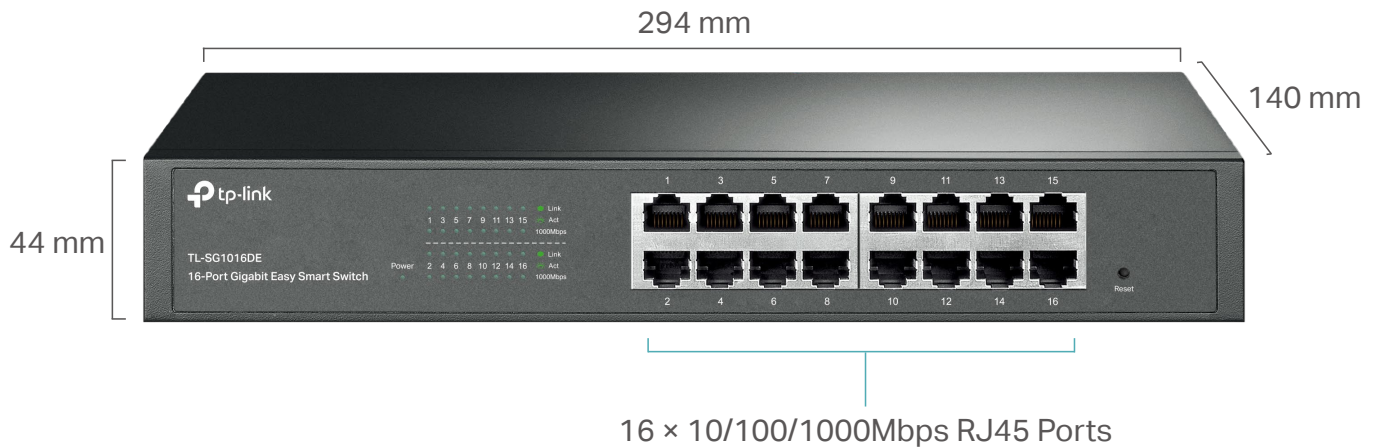

Product Pictures

Specifications

Hardware Features & Performance

Model		TL-SG1016DE V7
General	Interfaces	• 16 10/100/1000 Mbps RJ45 • AUTO Negotiation/AUTO MDI/MDIX
	Standards	IEEE 802.3, IEEE 802.3i, IEEE 802.3u, IEEE 802.3ab, IEEE 802.3x, IEEE 802.1q, IEEE 802.1p
Performance	Switching Capacity	32 Gbps
	Forwarding Rate	23.8 Mpps
	MAC Address Table	8K
	Packet Buffer Memory	4.1 Mbit
	Jumbo Frame	10 KB
Physical & Environment	Power Supply	100-240 V, 50/60 Hz
	Network Media	• 10BASE-T: UTP category 3, 4, 5 cable (maximum 100m) • 100BASE-TX: UTP category 5 or above cable (maximum 100m) • 1000BASE-T: UTP category 5e or above cable (maximum 100m)
	Maximum Power Consumption	10.27 W
	Maximum Heat Dissipation	34.92 BTU/h
	Dimensions (W×D×H)	11.6 × 5.5 × 1.7 in. (294 × 140 × 44 mm)
	Fan Quantity	Fanless
	Installation	Desktop/Rack Mountable
	Operating Temperature	0°C~40°C (32°F~104°F)
	Storage Temperature	-40 °C~70 °C (-40 °F~158 °F)
	Operating Humidity	10%~90%RH, non-condensing
	Storage Humidity	5%~90%RH, non-condensing
	Certification	CE, FCC, RoHS