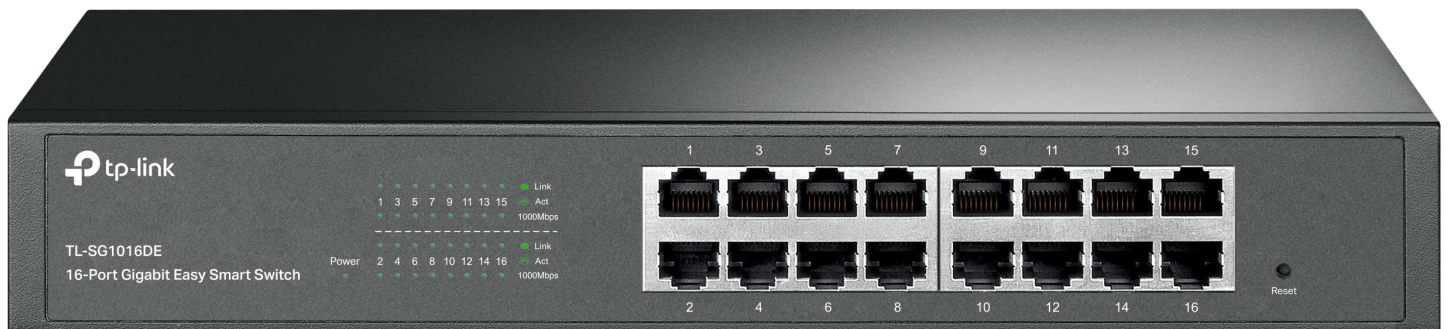

# Easy Smart Switch | Datasheet

## TL-SG1016DE V7

16-Port Gigabit Easy Smart Switch

## Highlights

- 16 10/100/1000Mbps RJ45 ports
- Provides network monitoring, traffic prioritization, loop prevention and VLAN features
- Green technology reduces power consumption
- Simple network set-up on top of plug-and-play connectivity
- Web-based user interface and management utility simplify configuration