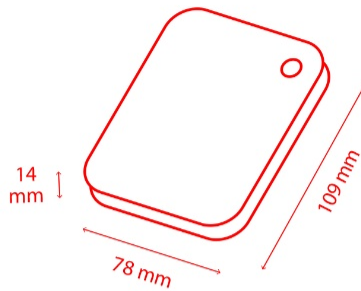

Manual

[Canvio-Basics_UM_221024.pdf](#) 

Tools

[ToshibaStorageDiagnosticTool_1.30.8920.zip](#) 

Product Specifications

Basic Specifications

Interface	USB 3.2 Gen 1 (USB 2.0 compatible)
Max. transfer rate	~ 5.0 Gbit/s
File system	NTFS (MS Windows) Requires reformatting for Mac OS
Power	USB bus power (max. 900mA)
System requirements	Formatted NTFS for Microsoft® Windows® 11, Windows® 10, Windows® 8.1 One free port of USB 3.2 Gen 1 or USB 2.0 Requires reformatting for macOS v13.0 / v12.6.1 / v11.7.1 / v10.15 / v10.14 / v10.13

Box Content

Box Content	Canvio Basics USB 3.2 Gen 1 cable (Type A to Micro-B) User's manual (pre-installed on the hard drive)
-------------	---

Physical

Weight (approx.)	1 TB, 2 TB: 149 g 4 TB: 217,5 g
Dimensions	1 TB, 2 TB: 78 x 109 x 14 mm 4 TB: 78 x 109 x 19,5 mm
Enclosure	Matt

Product Range

Part number	Capacity	Color
HDTB540EK3CA	4 TB	Black
HDTB520EK3AA	2 TB	Black
HDTB510EK3AA	1 TB	Black

Logistical Information:

Box dimensions	111 x 38 x 141 mm
Box weight (gross)	1 TB, 2 TB: 250 g 4 TB: 304 g
Master carton dimensions	123 x 205 x 165 mm
Master carton weight (gross)	1 TB, 2 TB: 1.36 kg 4 TB: 1.67 kg
Boxes per master carton	5
Pallet dimensions	1150 x 1150 x 130 mm
Pallet weight (net)	27 kg
Units per pallet	1350