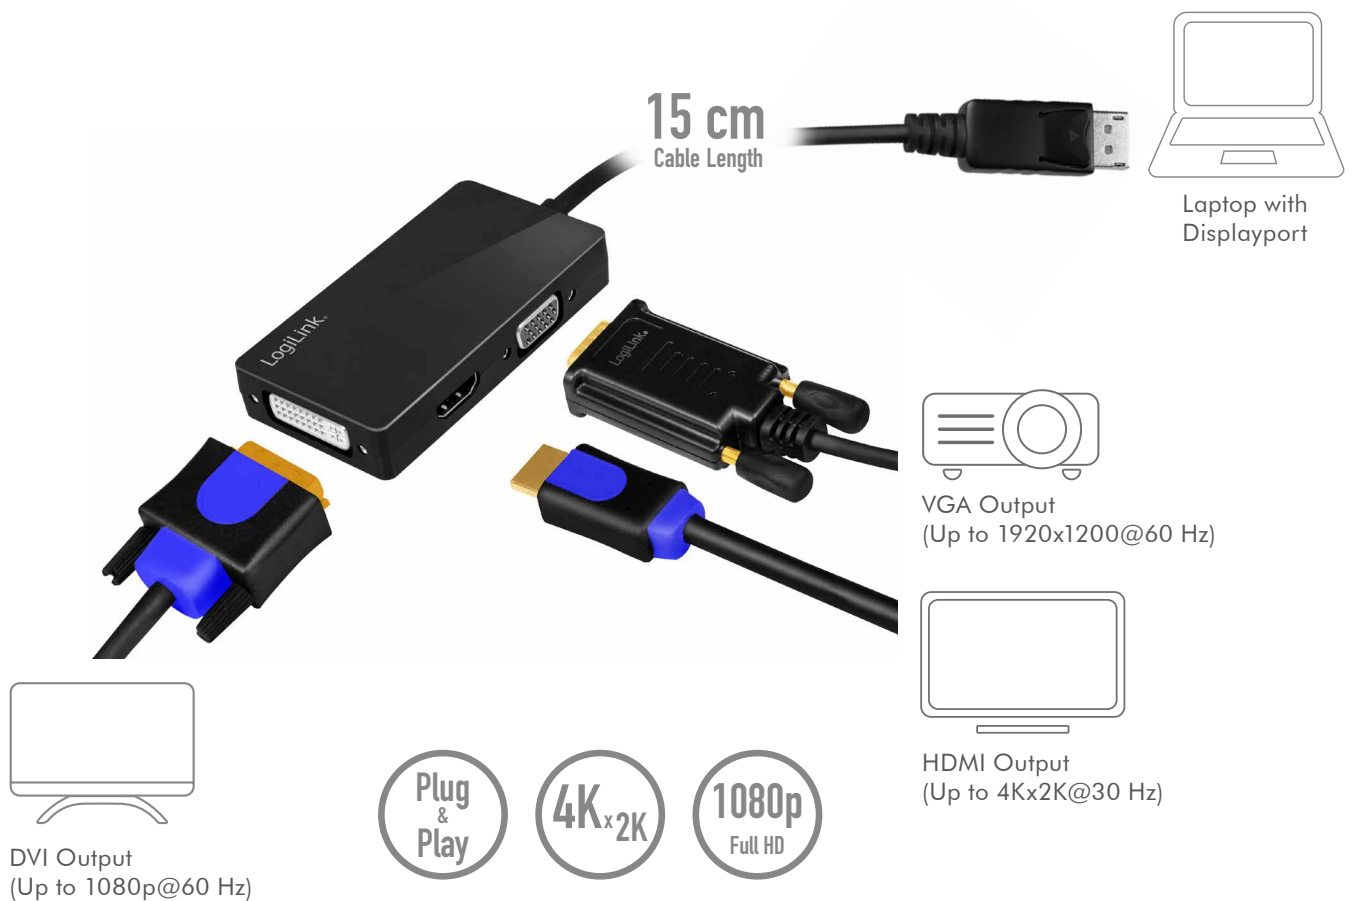

LogiLink®

4K DisplayPort™ to DVI/HDMI/VGA Converter

Art. No.: CV0109

Easily extend your laptop or desktop equipped with DisplayPort to larger screen through HDMI/DVI/VGA. Great for sharing your ideas with partners or enjoy movies with your family on big screen.

- » DisplayPort male to DVI, HDMI and VGA female
- » Compliant with VESA DisplayPort 1.2 specification for 1.62 Gbps, 2.7 Gbps and 5.4 Gbps link rates
- » Powered from DisplayPort source

⚠ If two or more outputs are connected, only one output port can receive input signal. The output priority would be: DVI>HDMI>VGA.

Art. No.: CV0109

Specifications:

Input Connector	DisplayPort male
Output Connector	DVI-I female (Dual Link: 24+5), HDMI-A female, VGA female
Chipset	PS8339B & ANX9833
Video Output Ability	DVI: 1080p@60 Hz HDMI: 4Kx2K@30 Hz VGA: 1920x1200@60 Hz
Operating Temperature	0–45 °C
Operating Humidity	10–85% RH (no condensation)
Storage Temperature	-10–85 °C
Storage Humidity	5–90% RH (no condensation)
Power Requirement	Powered from DisplayPort source
Power Consumption	DVI output: <200 mA HDMI output: <400 mA VGA output: <400 mA
Cable Length	15 cm
Dimensions	8.5x4.5x1.5 cm
Weight	0.06 kg

Package Contents:

- » 1x 4K DisplayPort to DVI/HDMI/VGA Converter
- » 1x User Manual

Package Information:

- » Packing Dimension: 177x191x15 mm
- » Packing Weight: 0.07 kg
- » Carton Dimension: 500x320x210 mm
- » Carton Q'ty: 100 pcs
- » Carton Weight: 7.8 kg