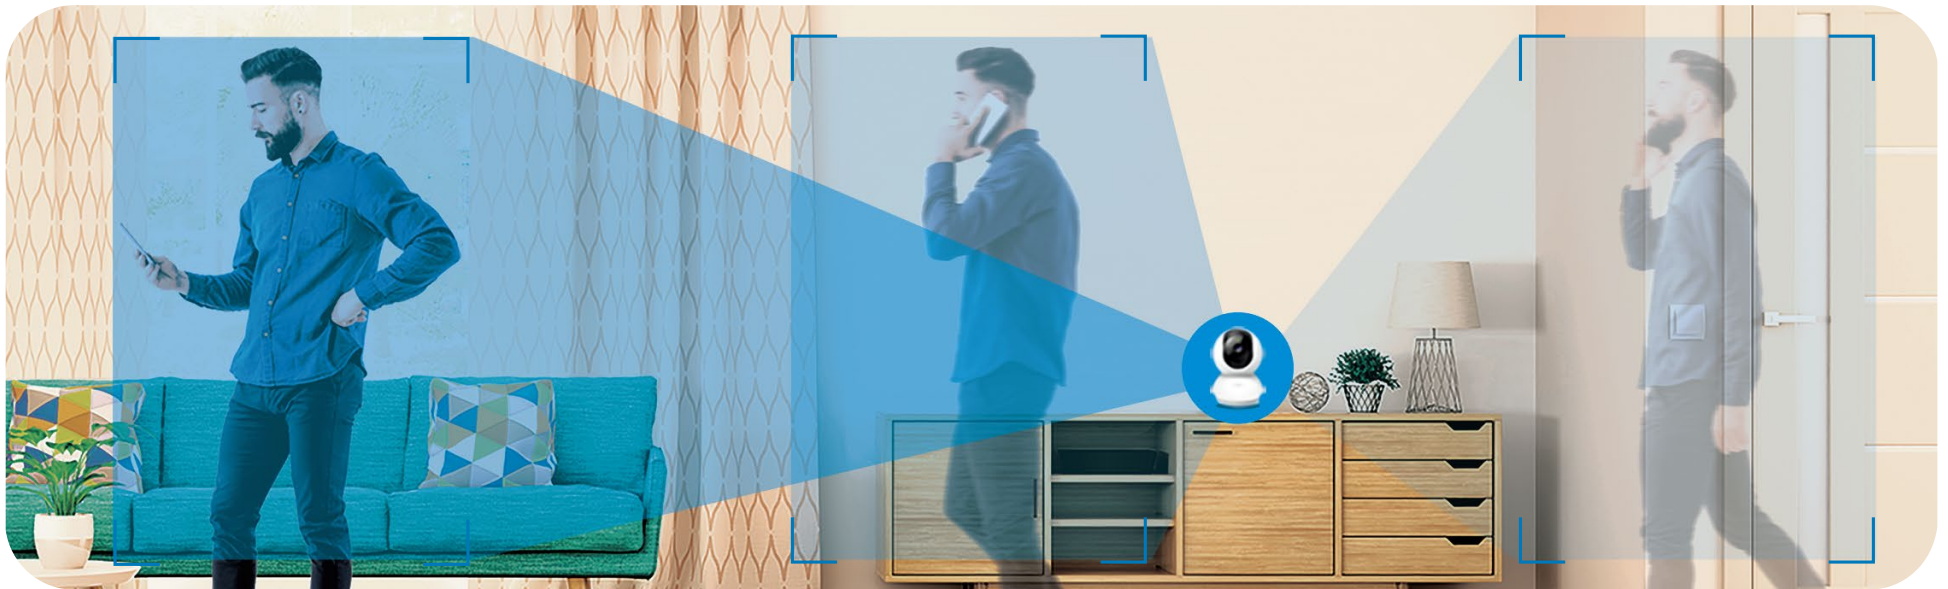

# Pan/Tilt Home Security Wi-Fi Camera

1080p  
Full HD

Tapo C200

## Motion Detection and Tracking

Person  
Detection

Baby Crying  
Detection

Night Vision  
up to 40 ft

works with | 

 works with  
Google Home

### Motion Detection and Tracking

Whenever a camera detects motion, it will automatically follow the subject, keeping it within the camera's field of view.