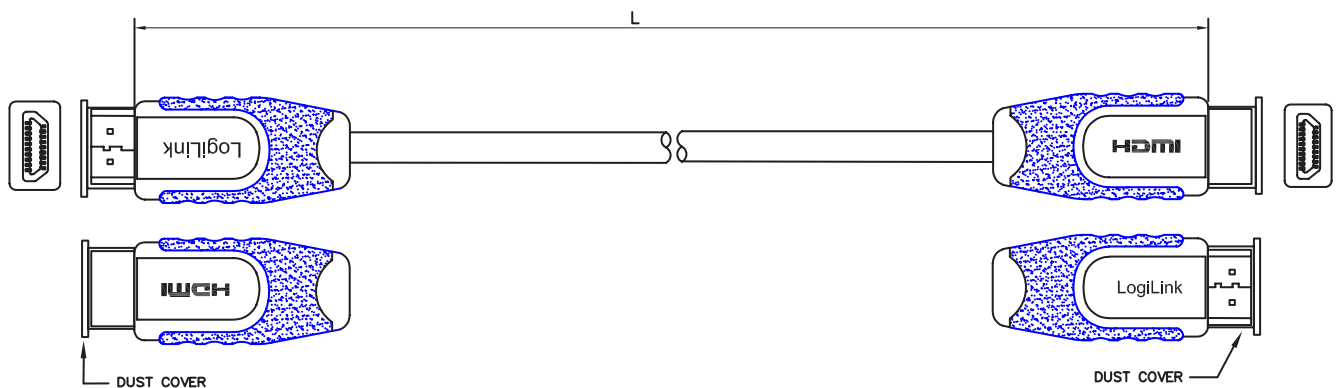

High Resolution

Supports resolution up to
4096 x 2160@60Hz and ultra HD 4K x 2K.

Gold Plated Connectors

HDMI-A male to HDMI-A male with gold plated.

* The specifications and pictures are subject to change without notice.
*All trade names referenced are the registered namework of their respective owners.

Made in China

Best Connectivity

LogiLink®

High Speed HDMI™ Cable
with Ethernet
for 4K x 2K@60Hz

Art. No.: CH0061
CH0062
CH0063
CH0064

CH0065
CH0066
CH0067

Features:

- » Transmission of audio, video and ethernet data
- » Compatible with any HDMI device and 3D support

Specifications:

Connection 1	HDMI A type, male
Connection 2	HDMI A type, male
Connector Material	Gold-Plated
Max. Resolution	4K x 2K@60Hz
Color	Black and blue

Technical Drawing:

* The specifications and pictures are subject to change without notice.
*All trade names referenced are the registered namework of their respective owners.