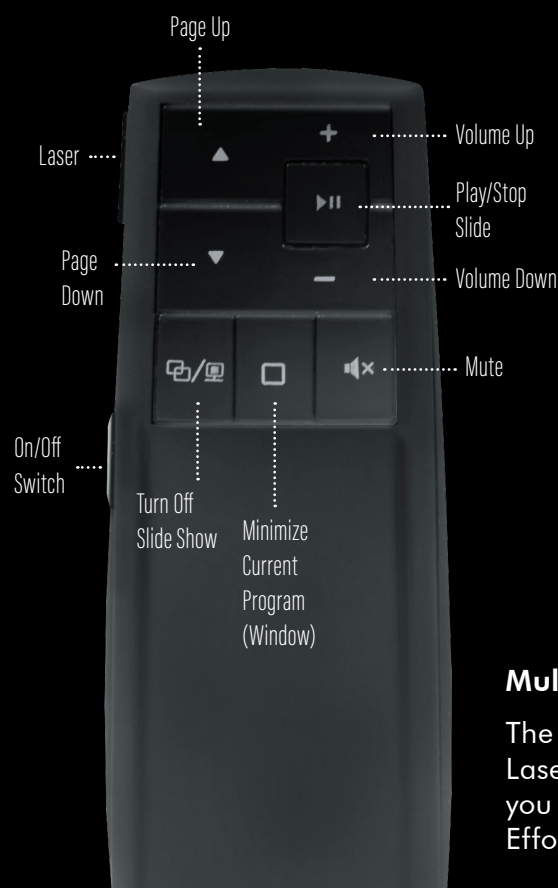

Minimize Current Program (window)