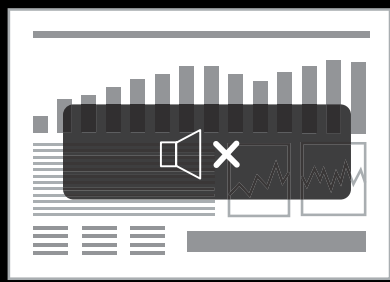

Mute

Volume Control

Multi-functional Controls

The intuitive 10-button design (Page Up, Page Down, On/Off Switch, Mute, Laser, Volume Up/Down, Turn Off Slide Show and Minimize Current Program), you can turn off slide show or minimize current windows when needed. Effortlessly focus on what matters, your audience.