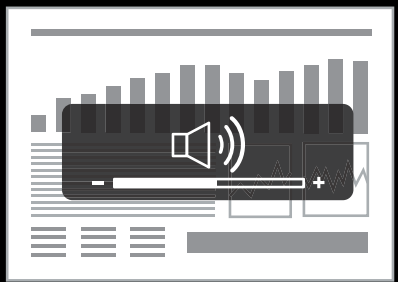

LogiLink®

Wireless Presenter

Art. No.: ID0154

- Windows
- Mac OS Support
- Linux
- 2.4 GHz
- Mute
- Volume Control
- Page Up/Down

Make Your Presentation Difference

Designed to help you make your point with confidence. Comes with multi-functional control keys allowing you to adjust the volume, page up/down, minimize current program (window), mute and turn off slide show. With a red laser pointer that's easy to see against most backgrounds and a wireless range of up to 15 metres, you can freely move around the room and mingle with your audience. Great for meetings, speeches and training.

Mute

Volume Control

Multi-functional Controls

The intuitive 10-button design (Page Up, Page Down, On/Off Switch, Mute, Laser, Volume Up/Down, Turn Off Slide Show and Minimize Current Program), you can turn off slide show or minimize current windows when needed. Effortlessly focus on what matters, your audience.