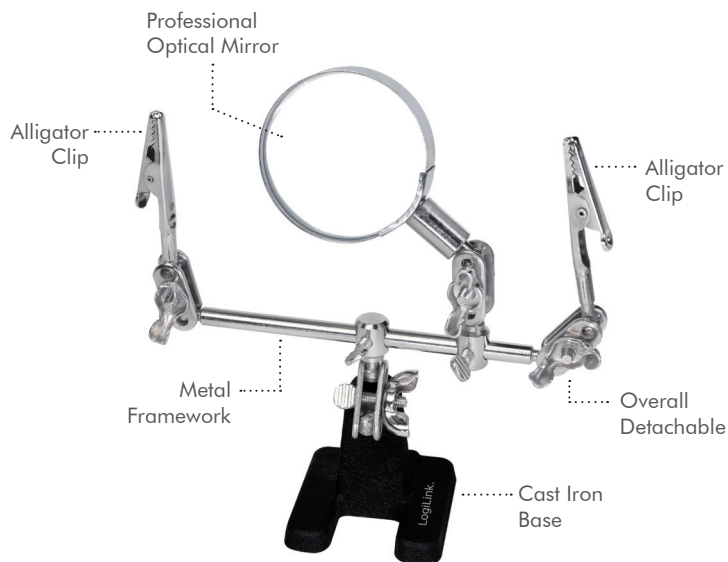

## 3<sup>rd</sup> Helping Hand with Magnifier

Art. No.: WZ0034

Helping hand with magnifying glass for home, office, DIY, jewelry making, watches, and users who work with electrical soldering or small details.

### Features:

- » For close-up detail work
- » Set and hold your work at any angle
- » Glass magnifier size Ø46mm
- » Magnifying glass and clamps are mounted on adjustable ball joints to position and view work at any angle
- » 2 alligator clips on 4-way swivels to hold item securely, leaving hands free
- » Heavy duty cast iron stand keeps unit upright and provides stability while working