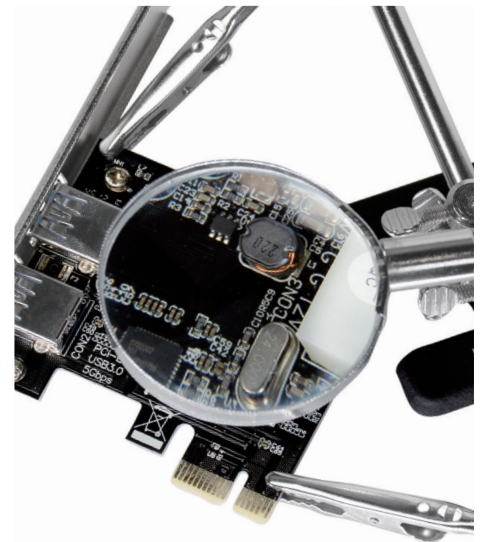

## 3<sup>rd</sup> Helping Hand with Magnifier

Art. No.: WZ0034

Helping hand with magnifying glass for home, office, DIY, jewelry making, watches, and users who work with electrical soldering or small details.

### Features:

- » For close-up detail work
- » Set and hold your work at any angle
- » Glass magnifier size Ø46mm
- » Magnifying glass and clamps are mounted on adjustable ball joints to position and view work at any angle
- » 2 alligator clips on 4-way swivels to hold item securely, leaving hands free
- » Heavy duty cast iron stand keeps unit upright and provides stability while working