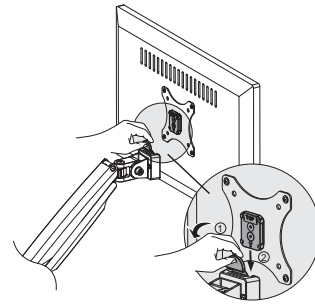

LogiLink®

Alumium Monitor Desk Mount with Gas Spring for 13"-32" Flat & Curved Monitor

Art. No.: BP0042

Easy installation and compatible with VESA standard max. 100x100mm.

Features:

- » Super strong mounting brackets: Solid-reinforced Cold Steel, durable product with maximum capacity of 9kg
- » Maximum arm extension length is 525mm, Tilt capacity: 90°~-90°, Swivel capacity: 90°~-90° and Rotation capacity: 90°~-90°
- » Compatible with VESA 75x75mm, 100x100mm
- » Gas spring offers adjustable counterbalance to the direction of the monitor
- » Built-in spring gauge can adjust various monitor weights
- » Easy cable management inside the adjustable arms
- » Easy to install and height adjustable
- » Clamp and grommet mount included
- » Fit for 13-32 inch LCD Monitor

LogiLink®

Alumium Monitor Desk Mount with Gas Spring for 13"-32" Flat & Curved Monitor

Art. No.: BP0042

1

2

3

4

Specification:

Screen Size	13"-32"
Rated Load	1-9kg/2.2-19.8lbs
VESA	75x75, 100x100
Arm Extend	525mm
Tilt	90° ~-90°
Swivel	90°~-90°
Rotate	90°~-90°
Product Size	115 x 590 x 665mm

Fits
13"-32"
Monitor

VESA
Max.
100x100mm