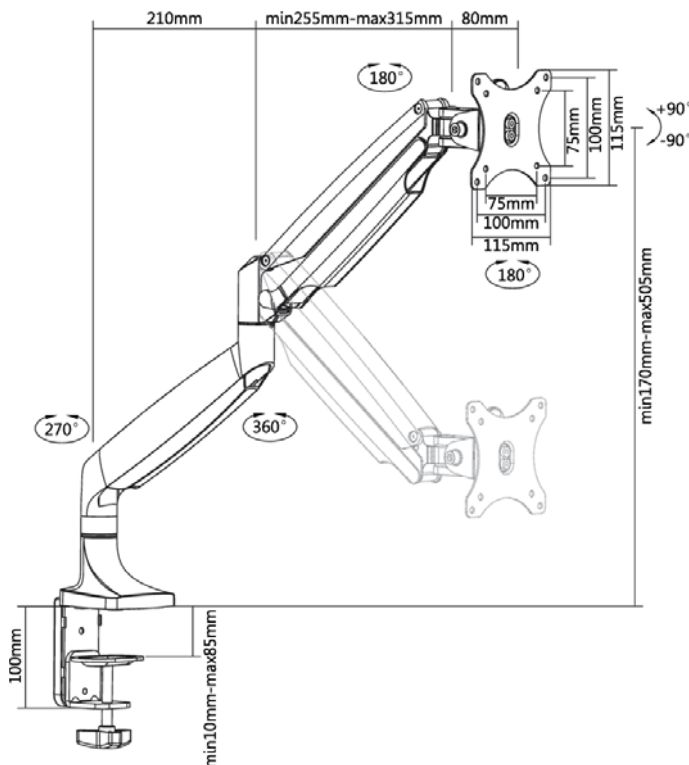

LogiLink®

Alumium Monitor Desk Mount with Gas Spring for 13"-32" Flat & Curved Monitor

Art. No.: BP0042

Easy installation and compatible with VESA standard max. 100x100mm.

Features:

- » Super strong mounting brackets: Solid-reinforced Cold Steel, durable product with maximum capacity of 9kg
- » Maximum arm extension length is 525mm, Tilt capacity: 90°~-90°, Swivel capacity: 90°~-90° and Rotation capacity: 90°~-90°
- » Compatible with VESA 75x75mm, 100x100mm
- » Gas spring offers adjustable counterbalance to the direction of the monitor
- » Built-in spring gauge can adjust various monitor weights
- » Easy cable management inside the adjustable arms
- » Easy to install and height adjustable
- » Clamp and grommet mount included
- » Fit for 13-32 inch LCD Monitor

* The specifications and pictures are subject to change without notice.
* All trade names referenced are the registered namework of their respective owners.

BP0042

4 052792 046472

Made in China

Best Connectivity

Screen Size	13"-32"
Rated Load	1-9kg/2.2-19.8lbs
VESA	75x75, 100x100
Arm Extend	525mm
Tilt	90° ~-90°
Swivel	90°~-90°
Rotate	90°~-90°
Product Size	115 x 590 x 665mm

Fits
13"-32"
Monitor

VESA
Max.
100x100mm

Arm
Extend
525mm

rated
1-9kg/
2.2-19.8lbs

Gas
Spring
Arm

90°
-90° 90°
ROTATION

90°
-90°
TILT

90°
-90°
SWIVEL

↑
Direction
Indicator

Curved
Monitor