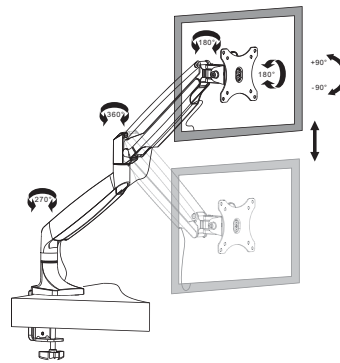

LogiLink®

Alumium Monitor Desk Mount with Gas Spring for 13"-32" Flat & Curved Monitor

Art. No.: BP0042

Easy installation and compatible with VESA standard max. 100x100mm.

Features:

- » Super strong mounting brackets: Solid-reinforced Cold Steel, durable product with maximum capacity of 9kg
- » Maximum arm extension length is 525mm, Tilt capacity: 90°~-90°, Swivel capacity: 90°~-90° and Rotation capacity: 90°~-90°
- » Compatible with VESA 75x75mm, 100x100mm
- » Gas spring offers adjustable counterbalance to the direction of the monitor
- » Built-in spring gauge can adjust various monitor weights
- » Easy cable management inside the adjustable arms
- » Easy to install and height adjustable
- » Clamp and grommet mount included
- » Fit for 13-32 inch LCD Monitor

LogiLink®

Alumium Monitor Desk Mount with Gas Spring for 13"-32" Flat & Curved Monitor

Art. No.: BP0042

1

2

3

4

Specification:

Screen Size	13"-32"
Rated Load	1-9kg/2.2-19.8lbs
VESA	75x75, 100x100
Arm Extend	525mm
Tilt	90° ~-90°
Swivel	90°~-90°
Rotate	90°~-90°
Product Size	115 x 590 x 665mm

Fits
13"-32"
Monitor

VESA
Max.
100x100mm