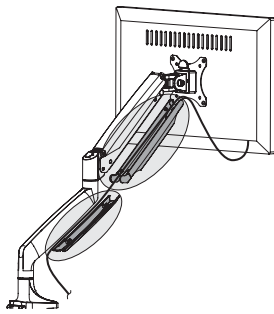

LogiLink®

Alumium Monitor Desk Mount with Gas Spring for 13"-32" Flat & Curved Monitor

Art. No.: BP0042

Easy installation and compatible with VESA standard max. 100x100mm.

Features:

- » Super strong mounting brackets: Solid-reinforced Cold Steel, durable product with maximum capacity of 9kg
- » Maximum arm extension length is 525mm, Tilt capacity: 90°~-90°, Swivel capacity: 90°~-90° and Rotation capacity: 90°~-90°
- » Compatible with VESA 75x75mm, 100x100mm
- » Gas spring offers adjustable counterbalance to the direction of the monitor
- » Built-in spring gauge can adjust various monitor weights
- » Easy cable management inside the adjustable arms
- » Easy to install and height adjustable
- » Clamp and grommet mount included
- » Fit for 13-32 inch LCD Monitor

LogiLink®

Alumium Monitor Desk Mount with Gas Spring for 13"-32" Flat & Curved Monitor

Art. No.: BP0042

1

2

3

4

Specification:

Screen Size	13"-32"
Rated Load	1-9kg/2.2-19.8lbs
VESA	75x75, 100x100
Arm Extend	525mm
Tilt	90° ~-90°
Swivel	90°~-90°
Rotate	90°~-90°
Product Size	115 x 590 x 665mm

Fits
13"-32"
Monitor

VESA
Max.
100x100mm