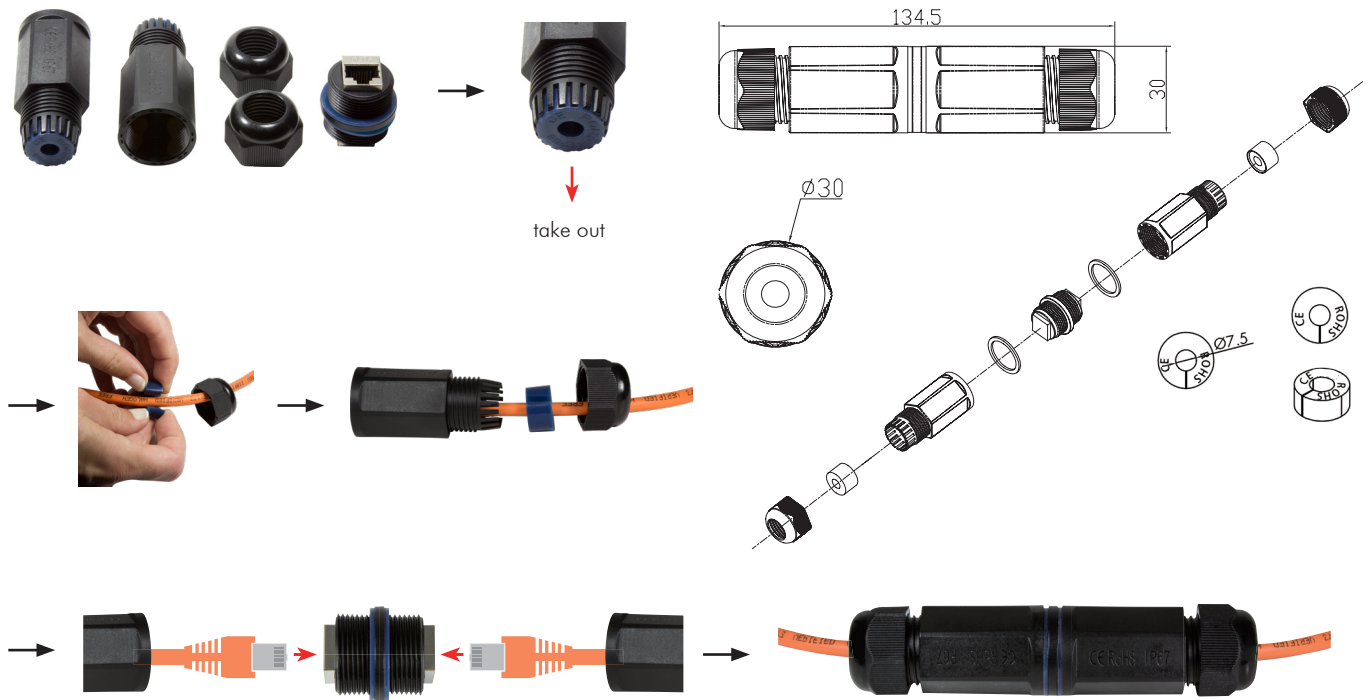

Cat.6 Outdoor In-line Coupler IP67 waterproof

Art. No.: NP0080

Technical Features

2x Shielded RJ45 female jack, Cat.6 coupler

Compliant with ANSI/TIA/EIA 568C standard

Cable gland housing, PA 66, Black color

IP67 waterproof

For cable diameters from 3 to 8 mm

Thread size: M25 x 1,5 (middle), M23 x 2 (sides)

Working temperature: -20–68 °C

Storage temperature: -40–85 °C

Suitable for PoE, PoE+ and PoE++ applications

Instructions

Package Content

1x Cat.6 Outdoor In-line Coupler

Packaging Information

Packing Dimension	110 x 140 x 30 mm
Packing Weight	0,057 kg
Carton Dimension	500 x 370 x 270 mm
Carton Q'ty	200 pcs
Carton Weight	12,5 kg