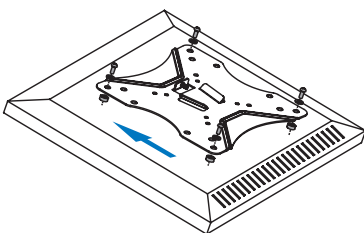

LogiLink®

Full Motion TV Wall Mount for 23"-42" TV

Art. No.: BP0007

2-pieces easy installation design, compatible with VESA standard max. 200x200mm.

Features:

- » Super strong mounting brackets: Solid-reinforced Cold Steel, durable product with maximum capacity of 25kg
- » 72mm-196mm Profile from wall with Tilt capacity: 7.5°~-7.5° and Swivel capacity: 90°~-90°
- » Compatible with VESA 75x75mm, 100x100mm, 200x100mm, 200x200mm
- » Easy to install
- » Cable clips included keep cables organized
- » Fit for 23-42 inch LED LCD plasma TV, PC Monitor screens

Remove the wall plate from the wall mount

Install the wall plate to the wall

Install the wall mount to back of the TV

Apply the TV with wall mount to the wall plate

RoHS
compliant

* The specifications and pictures are subject to change without notice.
* All trade names referenced are the registered namework of their respective owners.

Screen Size	23"-42"
Rated Load	25kg/55lbs
VESA	75x75, 100x100, 200x100, 200x200
Tilt	7.5°~ -7.5°
Swivel	90°~ -90°
Distance to the wall	72-196mm
Product Size	230 x 230 x 196mm

Package Contents:

- » 1 x TV Wall Mount
- » 1 x Screw Package
- » 1 x User Manual