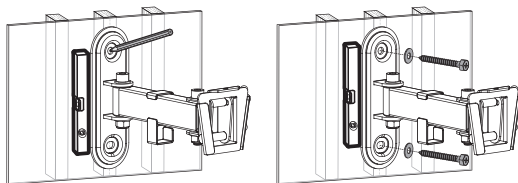

LogiLink®

Full Motion TV Wall Mount for 23"-42" TV

Art. No.: BP0007

2-pieces easy installation design, compatible with VESA standard max. 200x200mm.

Features:

- » Super strong mounting brackets: Solid-reinforced Cold Steel, durable product with maximum capacity of 25kg
- » 72mm-196mm Profile from wall with Tilt capacity: 7.5°~-7.5° and Swivel capacity: 90°~-90°
- » Compatible with VESA 75x75mm, 100x100mm, 200x100mm, 200x200mm
- » Easy to install
- » Cable clips included keep cables organized
- » Fit for 23-42 inch LED LCD plasma TV, PC Monitor screens

Remove the wall plate from the wall mount

Install the wall plate to the wall

Install the wall mount to back of the TV

Apply the TV with wall mount to the wall plate

RoHS
compliant

* The specifications and pictures are subject to change without notice.
* All trade names referenced are the registered namework of their respective owners.

Screen Size	23"-42"
Rated Load	25kg/55lbs
VESA	75x75, 100x100, 200x100, 200x200
Tilt	7.5°~ -7.5°
Swivel	90°~ -90°
Distance to the wall	72-196mm
Product Size	230 x 230 x 196mm

Package Contents:

- » 1 x TV Wall Mount
- » 1 x Screw Package
- » 1 x User Manual