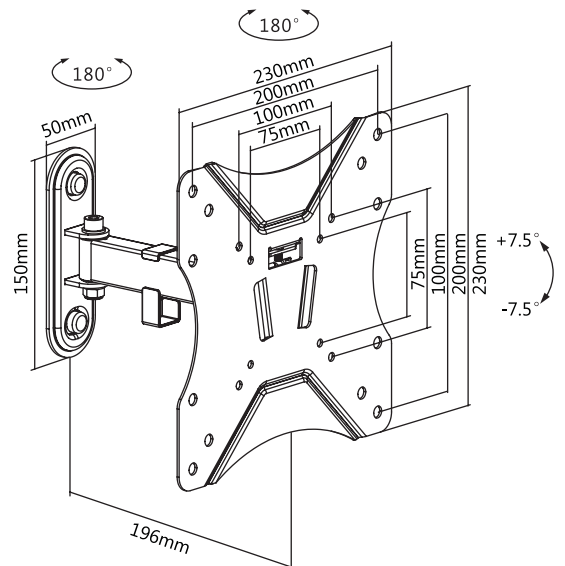

LogiLink®

Full Motion TV Wall Mount for 23"-42" TV

Art. No.: BP0007

2-pieces easy installation design, compatible with VESA standard max. 200x200mm.

Features:

- » Super strong mounting brackets: Solid-reinforced Cold Steel, durable product with maximum capacity of 25kg
- » 72mm-196mm Profile from wall with Tilt capacity: 7.5°~-7.5° and Swivel capacity: 90°~-90°
- » Compatible with VESA 75x75mm, 100x100mm, 200x100mm, 200x200mm
- » Easy to install
- » Cable clips included keep cables organized
- » Fit for 23-42 inch LED LCD plasma TV, PC Monitor screens

Remove the wall plate from the wall mount

Install the wall plate to the wall

Install the wall mount to back of the TV

Apply the TV with wall mount to the wall plate

RoHS
compliant

* The specifications and pictures are subject to change without notice.
* All trade names referenced are the registered namework of their respective owners.

Screen Size	23"-42"
Rated Load	25kg/55lbs
VESA	75x75, 100x100, 200x100, 200x200
Tilt	7.5°~ -7.5°
Swivel	90°~ -90°
Distance to the wall	72-196mm
Product Size	230 x 230 x 196mm

Package Contents:

- » 1 x TV Wall Mount
- » 1 x Screw Package
- » 1 x User Manual

Package Informations:

- » Packing Dimension: 280 x 239 x 65mm
- » Packing Weight: 1.56kg
- » Carton Dimension: 497 x 295 x 355mm
- » Carton Q'ty: 10pcs
- » Carton Weight: 16.6kg

This product is designed to be installed on wood stud walls, solid concrete walls or brick walls. Make sure that the supporting surface will safely support the combined weight of the equipment and all attached hardware and components. This product is intended for indoor use only. Using this product outdoors could lead to product failure and personal injury.