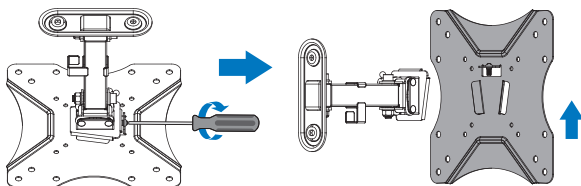

LogiLink®

Full Motion TV Wall Mount for 23"-42" TV

Art. No.: BP0007

2-pieces easy installation design, compatible with VESA standard max. 200x200mm.

Features:

- » Super strong mounting brackets: Solid-reinforced Cold Steel, durable product with maximum capacity of 25kg
- » 72mm-196mm Profile from wall with Tilt capacity: 7.5°~-7.5° and Swivel capacity: 90°~-90°
- » Compatible with VESA 75x75mm, 100x100mm, 200x100mm, 200x200mm
- » Easy to install
- » Cable clips included keep cables organized
- » Fit for 23-42 inch LED LCD plasma TV, PC Monitor screens

Remove the wall plate from the wall mount

Install the wall plate to the wall

Install the wall mount to back of the TV

Apply the TV with wall mount to the wall plate

RoHS
compliant

* The specifications and pictures are subject to change without notice.
* All trade names referenced are the registered namework of their respective owners.

Screen Size	23"-42"
Rated Load	25kg/55lbs
VESA	75x75, 100x100, 200x100, 200x200
Tilt	7.5°~ -7.5°
Swivel	90°~ -90°
Distance to the wall	72-196mm
Product Size	230 x 230 x 196mm

Package Contents:

- » 1 x TV Wall Mount
- » 1 x Screw Package
- » 1 x User Manual

Package Informations:

- » Packing Dimension: 280 x 239 x 65mm
- » Packing Weight: 1.56kg
- » Carton Dimension: 497 x 295 x 355mm
- » Carton Q'ty: 10pcs
- » Carton Weight: 16.6kg

This product is designed to be installed on wood stud walls, solid concrete walls or brick walls. Make sure that the supporting surface will safely support the combined weight of the equipment and all attached hardware and components. This product is intended for indoor use only. Using this product outdoors could lead to product failure and personal injury.