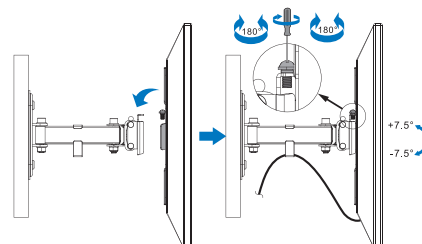

LogiLink®

Full Motion TV Wall Mount for 23"-42" TV

Art. No.: BP0007

2-pieces easy installation design, compatible with VESA standard max. 200x200mm.

Features:

- » Super strong mounting brackets: Solid-reinforced Cold Steel, durable product with maximum capacity of 25kg
- » 72mm-196mm Profile from wall with Tilt capacity: 7.5°~-7.5° and Swivel capacity: 90°~-90°
- » Compatible with VESA 75x75mm, 100x100mm, 200x100mm, 200x200mm
- » Easy to install
- » Cable clips included keep cables organized
- » Fit for 23-42 inch LED LCD plasma TV, PC Monitor screens

Remove the wall plate from the wall mount

Install the wall plate to the wall

Install the wall mount to back of the TV

Apply the TV with wall mount to the wall plate

RoHS
compliant

* The specifications and pictures are subject to change without notice.
* All trade names referenced are the registered namework of their respective owners.

Screen Size	23"-42"
Rated Load	25kg/55lbs
VESA	75x75, 100x100, 200x100, 200x200
Tilt	7.5°~ -7.5°
Swivel	90°~ -90°
Distance to the wall	72-196mm
Product Size	230 x 230 x 196mm

Package Contents:

- » 1 x TV Wall Mount
- » 1 x Screw Package
- » 1 x User Manual