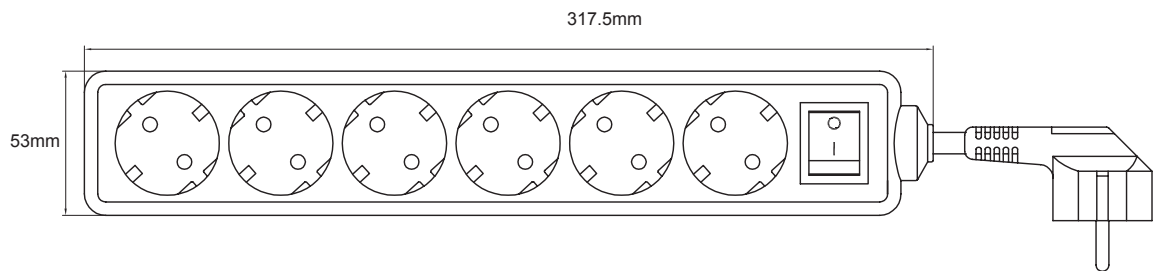

## 6-Way Socket Outlet, 1.5m

Art. No.: LPS202  
LPS202B

### Features:

- » 6 safety sockets (German Type)
- » With illuminated ON/OFF switch
- » Angled safety plug
- » With safety shutter
- » Power: 250V/16A, 50Hz, Max. 3500 Watt
- » Cable Spec.: H05VV-F 3G 1.5mm<sup>2</sup>
- » Cable Length: 1.5m
- » IP20

Art-No.	Color	EAN Code
LPS202	White	4052792002768
LPS252	Black	4052792012361

Max.  
3500W

250V  
16A

Cable  
Length  
1.5m

IP20

ON/OFF  
Switch

with  
Safety  
Shutter

### Package Informations:

- » Packing Dimension: 445 x 146 x 70mm
- » Packing Weight: 0.45kg
- » Carton Dimension: 415 x 360 x 285mm
- » Carton Q'ty: 30pcs
- » Carton Weight: 13.6kg

\*Nicht hintereinander stecken