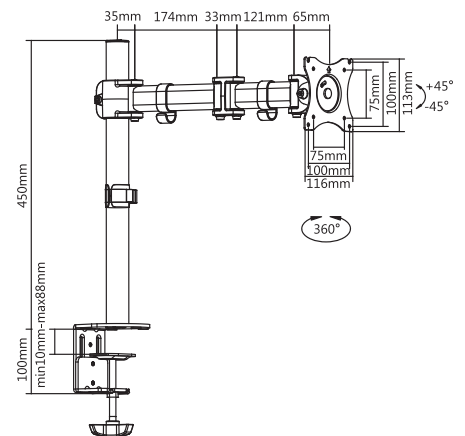

## Monitor Mount Stand with Adjustable Arm for 13"-27" Monitor

Art. No.: BP0021

Easy installation and compatible with VESA standard max. 100x100mm

### Features:

- » Super strong mounting brackets: Solid-reinforced Cold Steel, durable product with maximum capacity of 8kg
- » Maximum arm extension length is 428mm, Tilt capacity: 45°~ -45°, Swivel capacity: 90°~ -90° and Rotation capacity: 360°
- » Compatible with VESA 75x75mm, 100x100mm
- » Clamp and grommet mount included
- » Easy to install
- » Fit for 13-27 inch LCD Monitor

### Specification:

Screen Size	13"-27"
Rated Load	8kg/17.6lbs
VESA	75x75, 100x100
Installation	Clamp, Desk mount
Tilt	45°~-45°
Swivel	180°
Rotate	360°
Arm Extend	428mm
Clamp Thickness	10mm-88mm
Height	450mm
Product Size	490 x 550 x 116mm

Fits  
13"-27"  
Monitor

VESA  
Max.  
100x100mm

Arm  
Extend  
428mm

rated  
8kg/17.6lbs

360°  
ROTATION

45°  
-45°  
TILT

180°  
SWIVEL

↑  
Direction  
Indicator