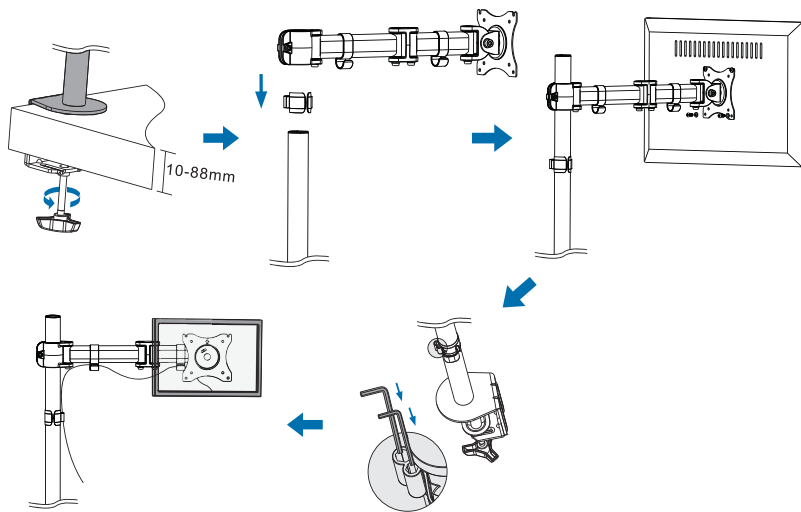

## Monitor Mount Stand with Adjustable Arm for 13"-27" Monitor

Art. No.: BP0021

Easy installation and compatible with VESA standard max. 100x100mm

### Features:

- » Super strong mounting brackets: Solid-reinforced Cold Steel, durable product with maximum capacity of 8kg
- » Maximum arm extension length is 428mm, Tilt capacity: 45°~ -45°, Swivel capacity: 90°~ -90° and Rotation capacity: 360°
- » Compatible with VESA 75x75mm, 100x100mm
- » Clamp and grommet mount included
- » Easy to install
- » Fit for 13-27 inch LCD Monitor

### Specification:

Screen Size	13"-27"
Rated Load	8kg/17.6lbs
VESA	75x75, 100x100
Installation	Clamp, Desk mount
Tilt	45°~-45°
Swivel	180°
Rotate	360°
Arm Extend	428mm
Clamp Thickness	10mm-88mm
Height	450mm
Product Size	490 x 550 x 116mm