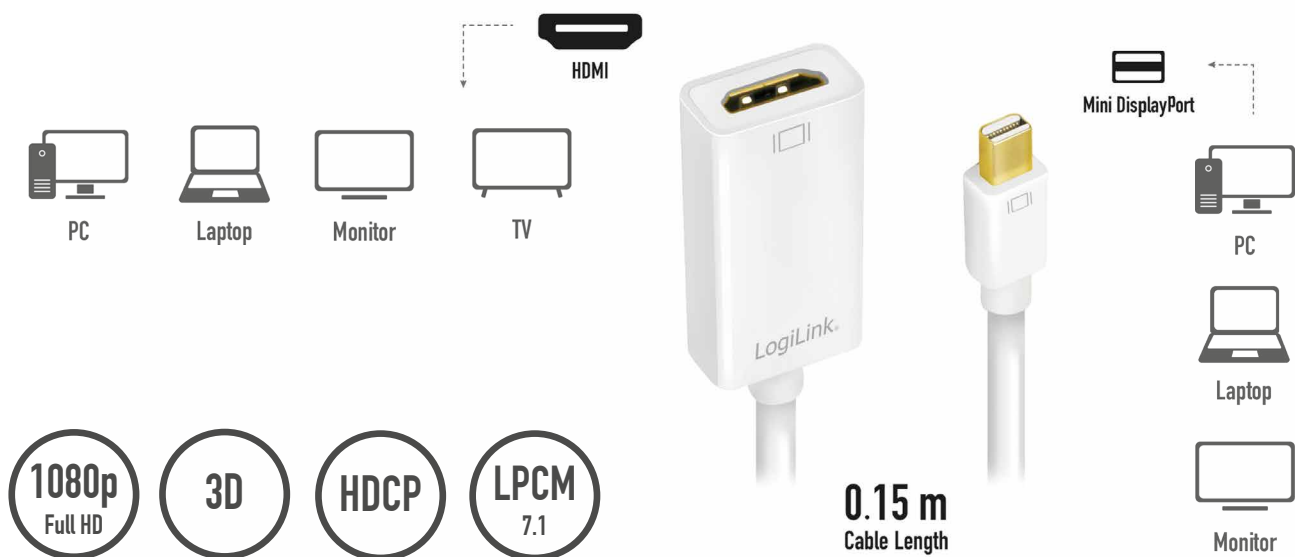

LogiLink®

Mini DisplayPort™ to HDMI™ Adapter

Art. No.: CV0036A

Allowing Mini DisplayPort on your computer to directly deliver visual and audio on your HDMI-equipped display. Suitable for the operation of HDMI devices like projectors, Plasma or LCD TV with a MacBook or MacBook Pro.

Features:

- » Connecting a Mini DisplayPort (Thunderbolt™ compatible) computer to a HDTV, monitor, or projector with HDMI
- » Transmits both audio and video from computer or tablet to HDTV display
- » Resolution up to Full HD 1080p@60 Hz
- » Bandwidth up to 6.75 Gbps (2.25 Gbps per channel)
- » Supports flawless audio pass-thru for uncompressed digital 7.1, 5.1 or 2 channels
- » Gold-plated connectors resist corrosion, provide rigidity for better signal performance
- » Lightweight and portable; ergonomic designed for easy plugging and unplugging
- » Low power operation

*The specifications and pictures are subject to change without prior notice.
*All trade names referenced are the registered trademarks of their respective owners.

Specifications:

Connection 1	Mini DisplayPort male
Connection 2	HDMI-A female
HDMI Standard	1.3
DisplayPort Standard	1.1
DP Transmission Modes	RBR, HBR
HDCP	1.3
DPCP	1.0
Thunderbolt Compatibility	Yes
Output Resolution	Up to 1920x1080@60 Hz
EDID Management	Pass-through
CEC (Consumer Electronics Control)	Yes
3D Support	Yes
DDC (Display Data Channel)	Yes
TMDS	Yes
Max. Transmission Bit Rate	6.75 Gbps
Color Format Support	RGB, YCbCr 4:4:4
Color Depth Support	12 bit
Umcompressed Audio	LPCM 7.1
Compressed Audio	Dolby Digital, Dolby Digital Plus, DTS, DTS-HD, DVD audio, SACD, True HD audio data
Display Mode	Main/extend/mirror
Power Consumption	0.8 W max.
Hot Plug/Plug & Play	Yes
Power By	Mini DP Bus Power
Cable Length	15 cm
Color	White
Housing Material	ABS
Operating Temperature	0–45 °C
Operating Humidity	10–85 % RH (no condensation)
Dimensions	23.5 x 2.2 x 1.2 cm (cable included)
Weight	17 g