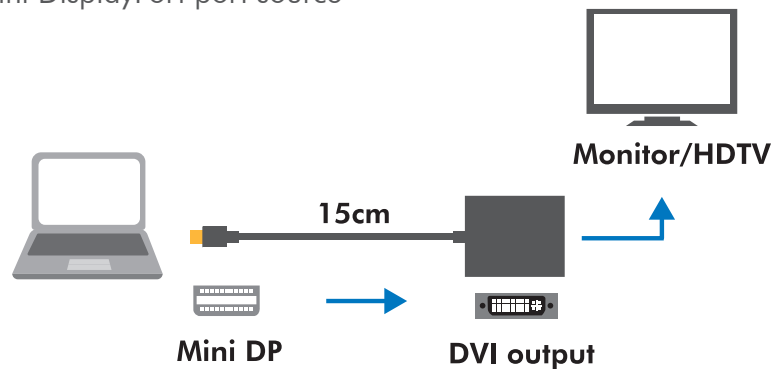

LogiLink®

4K Mini DisplayPort to DVI Adapter

Art. No.: CV0037B

CV0037B is a new generation Mini DisplayPort™ to DVI™ converter that receives both video and audio streams from an upstream Mini DisplayPort Source link and converts to a DVI output.

Features:

- » Integrates a complete DisplayPort receiver and complete DVI transmitter for video format conversion
- » Fully compliant DisplayPort 1.2 input, and DVI output
- » DVI 1.0 transmitter support
- » Supports HDCP1.3 content protection
- » Supports DVI highest video resolution 4K x 2K@30Hz
- » Supports multiple color format: RGB 6/8/10/12 bpc (bit per component), YCbCr 4:4:4, and YCbCr 4:2:2 8/10/12 bpc
- » Supports 10/12-bit deep color 1080p up to 2.25Gbps
- » Content protection of HDCP Rx and Tx keys to support HDCP repeater
- » Powered from Mini DisplayPort port source

Specification:

Signal Input/Output	
Input Video Signal	Mini DisplayPort
Maximum Single Link Range	4K x 2K@30Hz
Output Video	DVI
Input Connector	Mini DisplayPort Male 20pin
Output Connector	DVI-I (24+5) female

Best Connectivity

LogiLink®

4K Mini DisplayPort to DVI Adapter

Art. No.: CV0037B

Operating Frequency	
Vertical Frequency Range	50/60Hz
Video Amplifier Bandwidth	1.62Gbps/2.7Gbps
Resolutions (HDTV)	
No 3D Mode	Up to 4K x 2K@30Hz
Mechanical	
Weight (Net)	14g
Product dimension	220 x 45 x 17mm
Cable length	15cm
Environmental	
Operating Temperature	0 °C to +70 °C
Operating Humidity	10% to 85 % RH (no condensation)
Storage Temperature	-10 °C to +80 °C
Storage Humidity	5% to 90 % RH (no condensation)
Power Requirement	
External Power Supply	No external power needed
Power consumption (Max)	1W