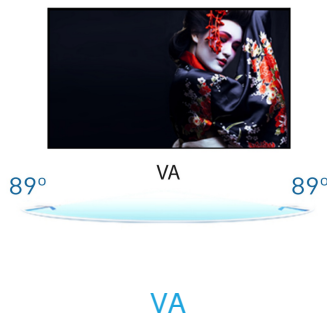

VA panel technology offers higher contrast, darker blacks and much better viewing angles than standard TN technology. The screen will look good no matter what angle you look at it.